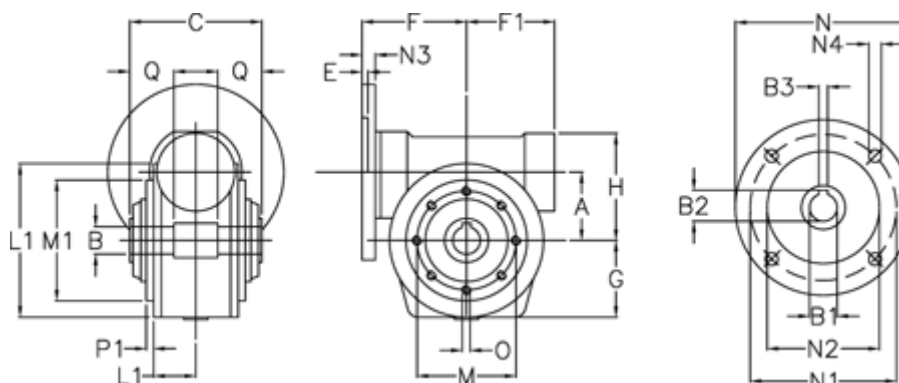

# Data Sheet

Article number: 3902044100723  
Description: Worm gear  
VF 44-P-100-63B14

## Measures

A	= 44.6	F1	= 54	N1	= 75
B	= 18 H7	G	= 51	N2	= 60
B1 E7	= 11	H	= 71	N3	= 8
B2	= 12.8	L	= 80	N4	= 5.5
B3 H9	= 4	L1	= 35	O	= M6x8
C	= 64	M	= 65	P1	= 2
E	= 2	M1	= 50	Q	= 24.5
F	= 65	N	= 90		